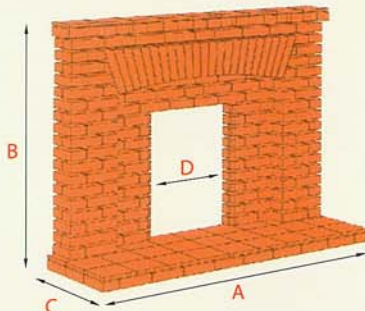

These designs require some simple cutting of the briquettes and/or tiles. Each kit comes with guidance notes.

All sizes and dimensions are approximate.

Briquettes

An alternative to fireplace kits is the wide range of briquettes, available in 3 colours, which give endless design opportunities. Each briquette is individually moulded by hand giving a soft, mellow appearance that is both decorative and functional.

Asquith

Dimensions

A width: 1362mm B height: 1018mm
C depth: 450mm D opening: 412mm

Churchill

Dimensions

A width: 1742mm B height: 1240mm
C depth: 450mm D opening: 408mm

Gladstone

Dimensions

A width: 1210mm B height: 940mm
C depth: 450mm D opening: 408mm

Hatwood

Dimensions

A width: 1310mm B height: 895mm
C depth: 468mm D opening: 458mm
E radius 390mm

Hob 146 x 146 x 70mm

Curb 146 x 76 x 76mm

Curb Corner
146 x 76 x 76mm