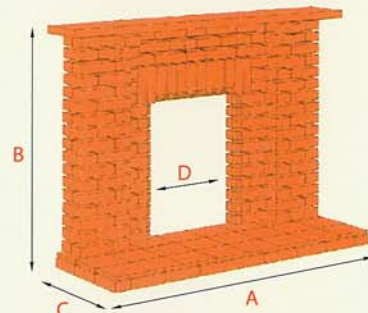

These designs require some simple cutting of the briquettes and/or tiles. Each kit comes with guidance notes.

All sizes and dimensions are approximate.

Briquettes

An alternative to fireplace kits is the wide range of briquettes, available in 3 colours, which give endless design opportunities. Each briquette is individually moulded by hand giving a soft, mellow appearance that is both decorative and functional.

Asquith

Dimensions

A width: 1362mm B height: 1018mm
C depth: 450mm D opening: 412mm

Churchill

Dimensions

A width: 1742mm B height: 1240mm
C depth: 450mm D opening: 408mm

Gladstone

Dimensions

A width: 1210mm B height: 940mm
C depth: 450mm D opening: 408mm

Hatwood

Dimensions

A width: 1310mm B height: 895mm
C depth: 468mm D opening: 458mm
E radius 390mm

Hob 146 x 146 x 70mm

Curb 146 x 76 x 76mm

Curb Corner
146 x 76 x 76mm

Bullnose Briquette
146 x 70 x 38mm

Bullnose Tile
146 x 70 x 16mm

Mantel Header
146 x 70 x 38mm

Mantel Corner
146 x 146 x 38mm

Arch Briquette
146 x 70 x 38mm

Slip
215 x 65 x 25mm

Briquette Tile
146 x 70 x 16mm