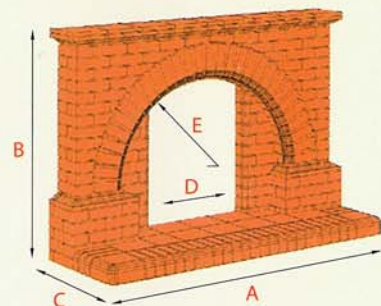

These designs require some simple cutting of the briquettes and/or tiles. Each kit comes with guidance notes.

All sizes and dimensions are approximate.

Briquettes

An alternative to fireplace kits is the wide range of briquettes, available in 3 colours, which give endless design opportunities. Each briquette is individually moulded by hand giving a soft, mellow appearance that is both decorative and functional.

Asquith

Dimensions

A width: 1362mm B height: 1018mm
C depth: 450mm D opening: 412mm

Churchill

Dimensions

A width: 1742mm B height: 1240mm
C depth: 450mm D opening: 408mm

Gladstone

Dimensions

A width: 1210mm B height: 940mm
C depth: 450mm D opening: 408mm

Hatwood

Dimensions

A width: 1310mm B height: 895mm
C depth: 468mm D opening: 458mm
E radius 390mm

Hob 146 x 146 x 70mm

Curb 146 x 76 x 76mm

Curb Corner
146 x 76 x 76mm

Bullnose Briquette
146 x 70 x 38mm

Bullnose Tile
146 x 70 x 16mm

Mantel Header
146 x 70 x 38mm

Mantel Corner
146 x 146 x 38mm

Arch Briquette
146 x 70 x 38mm

Slip
215 x 65 x 25mm

Briquette Tile
146 x 70 x 16mm