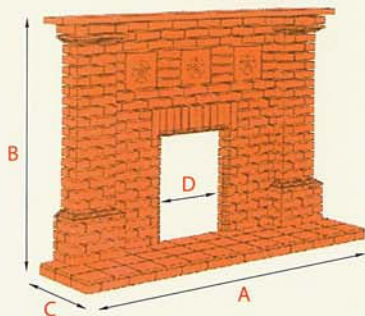

W. H. Collier Ltd.
Church Lane, Marks Tey, Colchester CO6 1LN
Tel: 01206 210301 Fax: 01206 212540
e-mail: sales@whcollier.co.uk www.whcollier.co.uk

Briquette Fireplace Kits

Fireplace kits are available in 3 colours and 4 different designs. All fireplace kits are designed for a standard 16in. or 18in. fire. However, each can be adjusted to permit a larger or smaller opening by simply adjusting the back pillars. Should you require any extra briquettes in order to alter a design to a different height or width then the necessary briquettes are available ex stock.

These designs require some simple cutting of the briquettes and/or tiles. Each kit comes with guidance notes.

All sizes and dimensions are approximate.

Briquettes

An alternative to fireplace kits is the wide range of briquettes, available in 3 colours, which give endless design opportunities. Each briquette is individually moulded by hand giving a soft, mellow appearance that is both decorative and functional.

Asquith

Dimensions

A width: 1362mm B height: 1018mm
C depth: 450mm D opening: 412mm

Churchill

Dimensions

A width: 1742mm B height: 1240mm
C depth: 450mm D opening: 408mm

Gladstone

Dimensions

A width: 1210mm B height: 940mm
C depth: 450mm D opening: 408mm

Hatwood

Dimensions

A width: 1310mm B height: 895mm
C depth: 468mm D opening: 458mm
E radius 390mm

Hob 146 x 146 x 70mm

Curb 146 x 76 x 76mm

Curb Corner
146 x 76 x 76mm