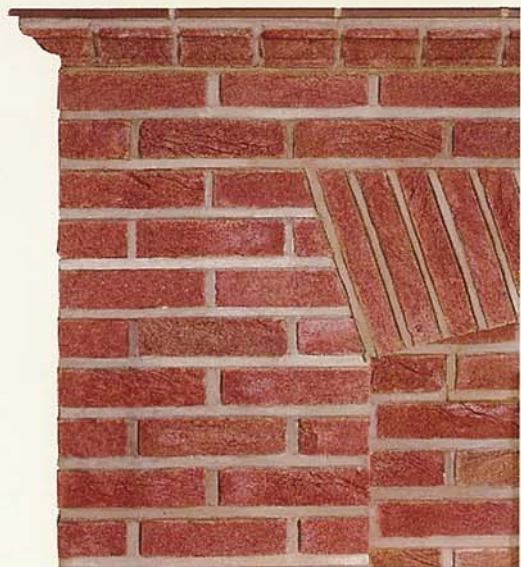

W.H. COLLIER LTD.

Brickmakers since 1863

Fireplace Briquettes

Original Handmade
Briquettes for a
Beautiful Fireplace

The intrinsic qualities of our locally dug clay combined with 140 years experience in brick making produce truly unique, handmade briquettes, for fireplaces, where we have a reputation for being the leading national manufacturer.

W. H. Collier Ltd.
Church Lane, Marks Tey, Colchester CO6 1LN
Tel: 01206 210301 Fax: 01206 212540
e-mail: sales@whcollier.co.uk www.whcollier.co.uk

Briquette Fireplace Kits

Fireplace kits are available in 3 colours and 4 different designs. All fireplace kits are designed for a standard 16in. or 18in. fire. However, each can be adjusted to permit a larger or smaller opening by simply adjusting the back pillars. Should you require any extra briquettes in order to alter a design to a different height or width then the necessary briquettes are available ex stock.

These designs require some simple cutting of the briquettes and/or tiles. Each kit comes with guidance notes.

All sizes and dimensions are approximate.

Briquettes

An alternative to fireplace kits is the wide range of briquettes, available in 3 colours, which give endless design opportunities. Each briquette is individually moulded by hand giving a soft, mellow appearance that is both decorative and functional.